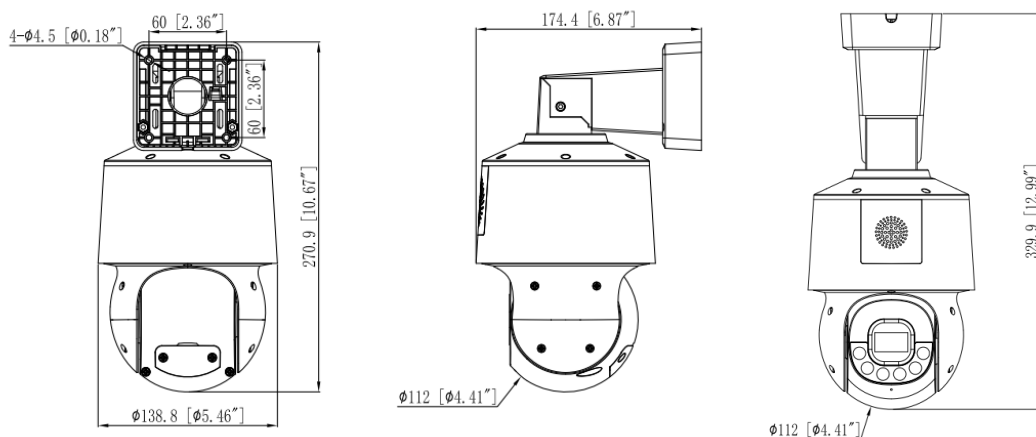

Series One PTZ

3 inch 5MP Active Deterrence Network PTZ Camera
IMC1-P-5x-50

Key Features

- 1/2.7" progressive scan CMOS
- 5x optical zoom, 16x digital zoom
- Support face, human and vehicle detection and capture
- Support smoke and fire detection as well as smart motion detection
- Auto tracking and perimeter protection based on deep learning
- Intelligent analysis: intrusion, single line crossing, double line crossing, loitering, wrong-way, illegal parking and people counting
- True WDR, 3D DNR, ICR, Defog, Anti-shake
- Built-in Microphone and Speaker
- Built-in red and blue warning light, support sound-light warning
- Smart dual illuminator, up to 50 m IR and 30 m warm light distance
- Built-in SD card slot, up to 256GB
- IP66

Dimensions (mm)

Accessories

Optional:

IMCA-PM-005
Pole Mount

IMCA-CM-02
Corner Mount