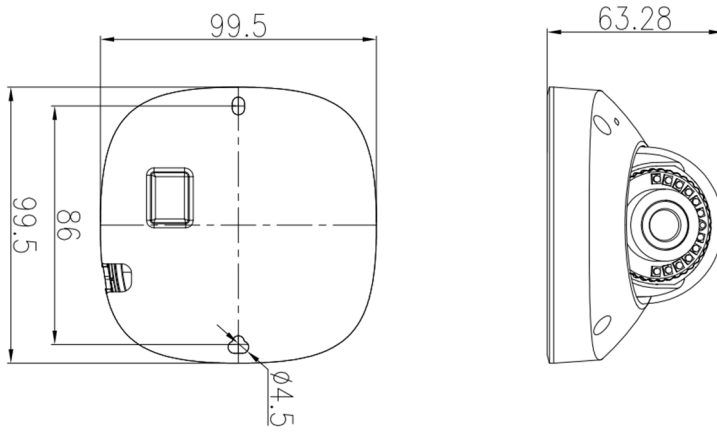

Dimensions (mm)

Accessories

Optional: