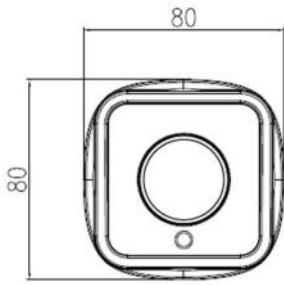

## Key Features

- 1/2.8" progressive scan CMOS
- Max 5MP (2592×1944) @25/30fps resolution
- 2.7~13.5mm motorized lens
- True WDR, 3D DNR, ROI, HLC, BLC, Defog
- Support face, human, vehicle detection and capture
- Intelligent detection: intrusion, single line crossing, double line crossing, loitering, wrong way, people counting
- 1/1 audio in/out, 1/1 alarm in/out
- Smart IR up to 40m
- Built-in SD card slot, IP67, PoE

# Specification

Camera	
Image Sensor	1/2.8" Progressive Scan CMOS
Max. Resolution	5MP (2592×1944)
Electronic Shutter	Auto/Manual, 1/5 ~ 1/20,000s
Min. illumination	Color: 0.03 Lux @ (F1.6, AGC ON) , BW: 0 Lux @ (IR LED ON)
Day & Night	IR cut filter
IR Distance	Up to 40 m (131.2 ft)
IR On/Off Control	Auto/Manual
Pan/Tilt/Rotation Range	Pan: 0° ~ 360°, Tilt: 0° ~ 90°, Rotation: 0° ~ 360°
Lens	
Lens Type	Motorized
Iris	Fixed Iris
Focal Length	2.7 ~ 13.5 mm
F Number	F1.6
Angle of View	H: 87.5° ~ 26°, V: 64.8° ~ 19.9°
Video	
Streaming Capability	3 Streams
Stream/Frame Rate	Stream1: 2592×1944, 2592×1520, 1920×1080, 1280×720 @ 25/30fps Stream2: D1, VGA, CIF @ 25/30fps Stream3: VGA, CIF, QVGA @25/30fps
Bit Rate Control	CBR/VBR
Bit Rate	Stream1: 200kbps~12Mbps Stream2: 100kbps~6Mbps Stream3: 100kbps~3Mbps
Region of Interest	Off/On (8 Zone, Rectangle)
Smart Encode	Support
Image	
Image Adjustment	Brightness, Sharpness, Contrast, Saturation adjustable
Aisle Mode	Support
Mirror	Support
White Balance	Auto/Manual
Day/Night Setting	Auto, Day, Night, Time
Smart IR	Support
Noise Reduction	2D/3D DNR
Image Enhancement	HLC, BLC, Defog
Wide Dynamic Range	True WDR
S/N Ratio	55dB
Motion Detection	Support
Privacy Masking	Support

## Dimensions (mm)