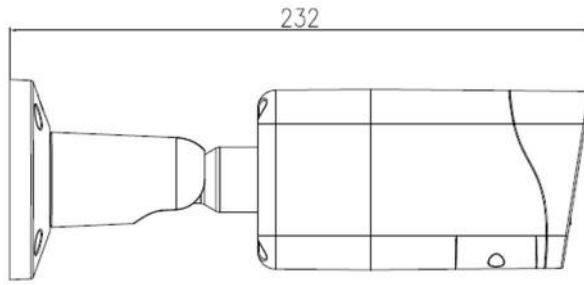

## Key Features

- 1/2.8" progressive scan CMOS
- Max 5MP (2592×1944) @25/30fps resolution
- 2.7~13.5mm motorized lens
- True WDR, 3D DNR, ROI, HLC, BLC, Defog
- Support face, human, vehicle detection and capture
- Intelligent detection: intrusion, single line crossing, double line crossing, loitering, wrong way, people counting
- 1/1 audio in/out, 1/1 alarm in/out
- Smart IR up to 40m
- Built-in SD card slot, IP67, PoE

# Specification

Camera	
Image Sensor	1/2.8" Progressive Scan CMOS
Max. Resolution	5MP (2592×1944)
Electronic Shutter	Auto/Manual, 1/5 ~ 1/20,000s
Min. illumination	Color: 0.03 Lux @ (F1.6, AGC ON) , BW: 0 Lux @ (IR LED ON)
Day & Night	IR cut filter
IR Distance	Up to 40 m (131.2 ft)
IR On/Off Control	Auto/Manual
Pan/Tilt/Rotation Range	Pan: 0° ~ 360°, Tilt: 0° ~ 90°, Rotation: 0° ~ 360°
Lens	
Lens Type	Motorized
Iris	Fixed Iris
Focal Length	2.7 ~ 13.5 mm
F Number	F1.6
Angle of View	H: 87.5° ~ 26°, V: 64.8° ~ 19.9°
Video	
Streaming Capability	3 Streams
Stream/Frame Rate	Stream1: 2592×1944, 2592×1520, 1920×1080, 1280×720 @ 25/30fps Stream2: D1, VGA, CIF @ 25/30fps Stream3: VGA, CIF, QVGA @25/30fps
Bit Rate Control	CBR/VBR
Bit Rate	Stream1: 200kbps~12Mbps Stream2: 100kbps~6Mbps Stream3: 100kbps~3Mbps
Region of Interest	Off/On (8 Zone, Rectangle)
Smart Encode	Support
Image	
Image Adjustment	Brightness, Sharpness, Contrast, Saturation adjustable
Aisle Mode	Support
Mirror	Support
White Balance	Auto/Manual
Day/Night Setting	Auto, Day, Night, Time
Smart IR	Support
Noise Reduction	2D/3D DNR
Image Enhancement	HLC, BLC, Defog
Wide Dynamic Range	True WDR
S/N Ratio	55dB
Motion Detection	Support
Privacy Masking	Support

## Dimensions (mm)