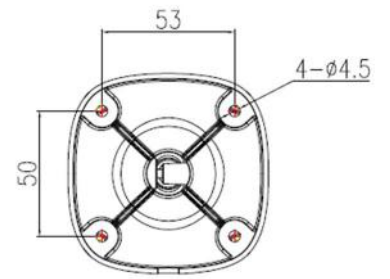

## Key Features

- 1/2.8" progressive scan CMOS
- Max 5MP (2592×1944) @25/30fps resolution
- 2.7~13.5mm motorized lens
- True WDR, 3D DNR, ROI, HLC, BLC, Defog
- Support face, human, vehicle detection and capture
- Intelligent detection: intrusion, single line crossing, double line crossing, loitering, wrong way, people counting
- 1/1 audio in/out, 1/1 alarm in/out
- Smart IR up to 40m
- Built-in SD card slot, IP67, PoE

# Specification

Camera	
Image Sensor	1/2.8" Progressive Scan CMOS
Max. Resolution	5MP (2592×1944)
Electronic Shutter	Auto/Manual, 1/5 ~ 1/20,000s
Min. illumination	Color: 0.03 Lux @ (F1.6, AGC ON) , BW: 0 Lux @ (IR LED ON)
Day & Night	IR cut filter
IR Distance	Up to 40 m (131.2 ft)
IR On/Off Control	Auto/Manual
Pan/Tilt/Rotation Range	Pan: 0° ~ 360°, Tilt: 0° ~ 90°, Rotation: 0° ~ 360°
Lens	
Lens Type	Motorized
Iris	Fixed Iris
Focal Length	2.7 ~ 13.5 mm
F Number	F1.6
Angle of View	H: 87.5° ~ 26°, V: 64.8° ~ 19.9°
Video	
Streaming Capability	3 Streams
Stream/Frame Rate	Stream1: 2592×1944, 2592×1520, 1920×1080, 1280×720 @ 25/30fps Stream2: D1, VGA, CIF @ 25/30fps Stream3: VGA, CIF, QVGA @25/30fps
Bit Rate Control	CBR/VBR
Bit Rate	Stream1: 200kbps~12Mbps Stream2: 100kbps~6Mbps Stream3: 100kbps~3Mbps
Region of Interest	Off/On (8 Zone, Rectangle)
Smart Encode	Support
Image	
Image Adjustment	Brightness, Sharpness, Contrast, Saturation adjustable
Aisle Mode	Support
Mirror	Support
White Balance	Auto/Manual
Day/Night Setting	Auto, Day, Night, Time
Smart IR	Support
Noise Reduction	2D/3D DNR
Image Enhancement	HLC, BLC, Defog
Wide Dynamic Range	True WDR
S/N Ratio	55dB
Motion Detection	Support
Privacy Masking	Support

## Dimensions (mm)