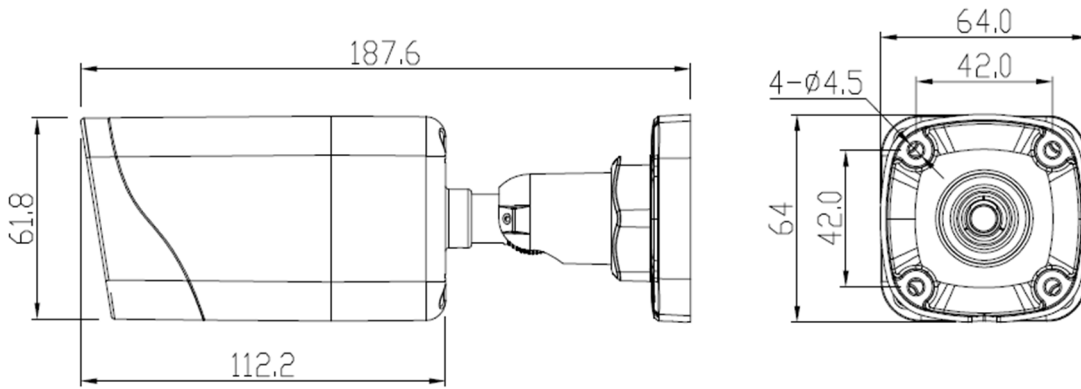

Dimensions (mm)

Accessories

Optional:

IMCA/JB/001
Junction Box